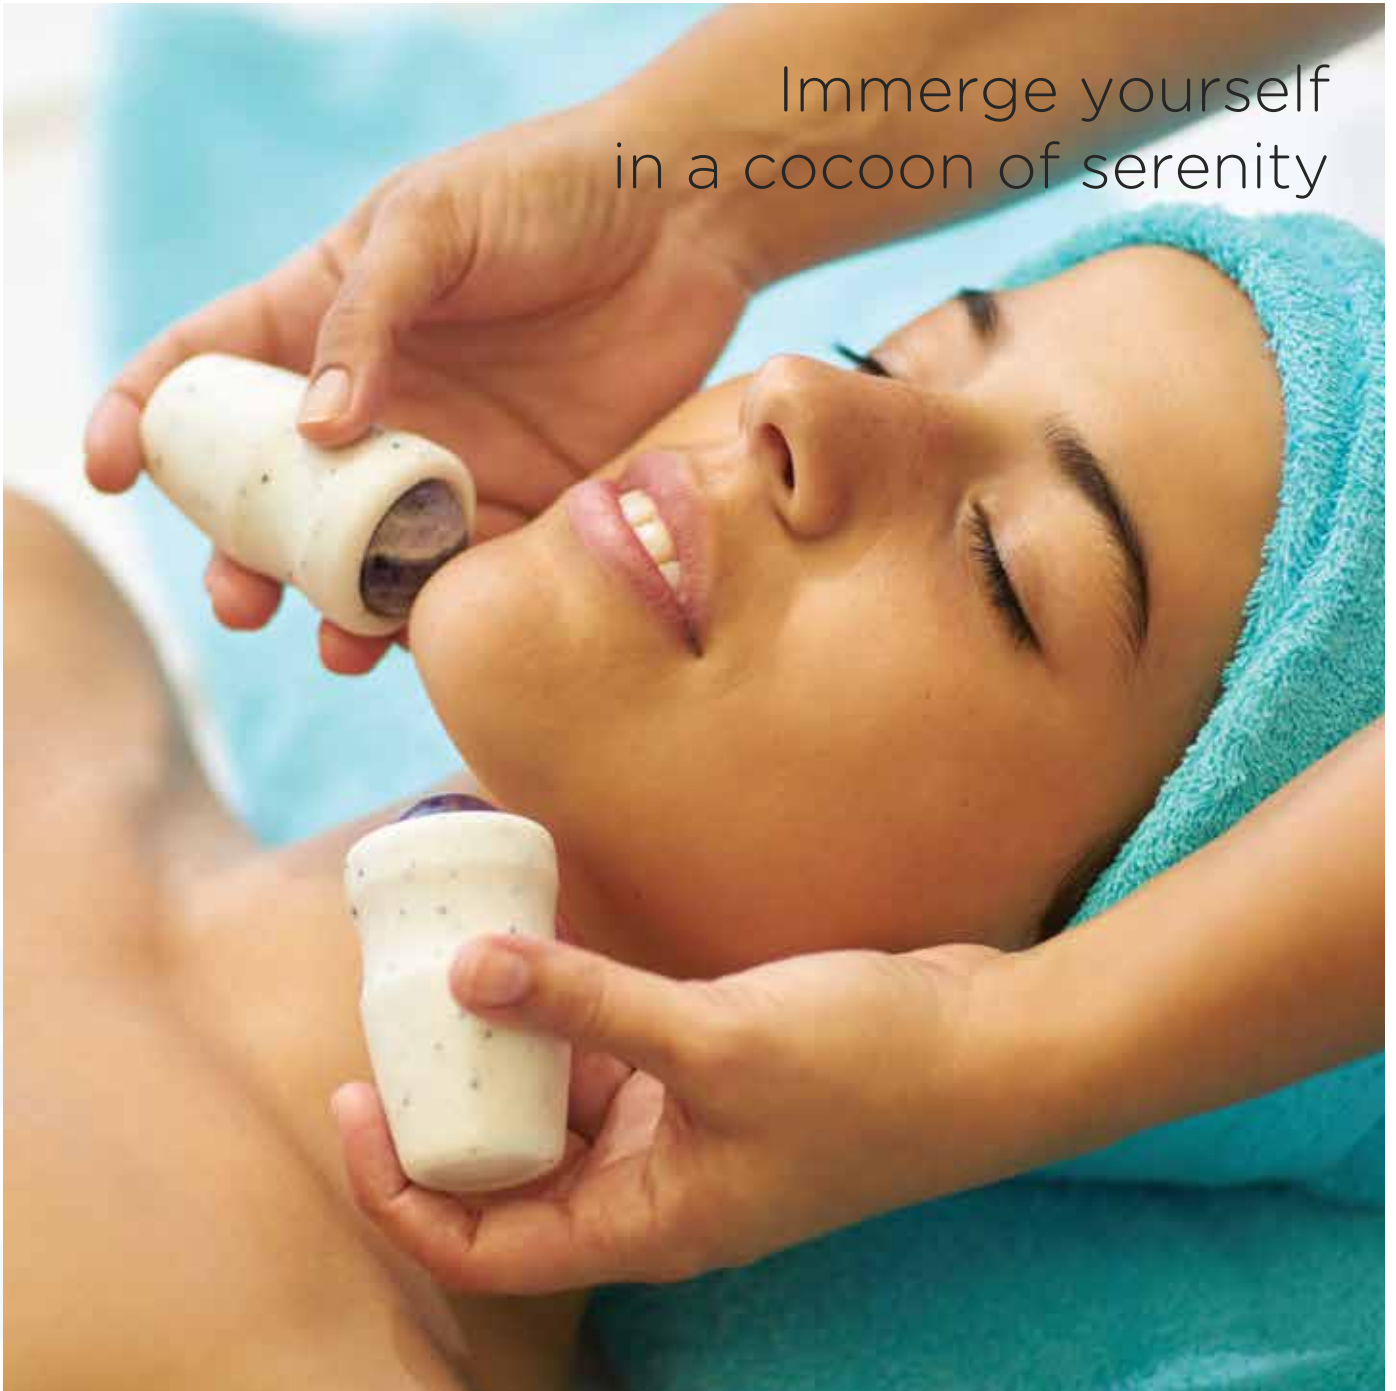

Immerse yourself
in a cocoon of serenity