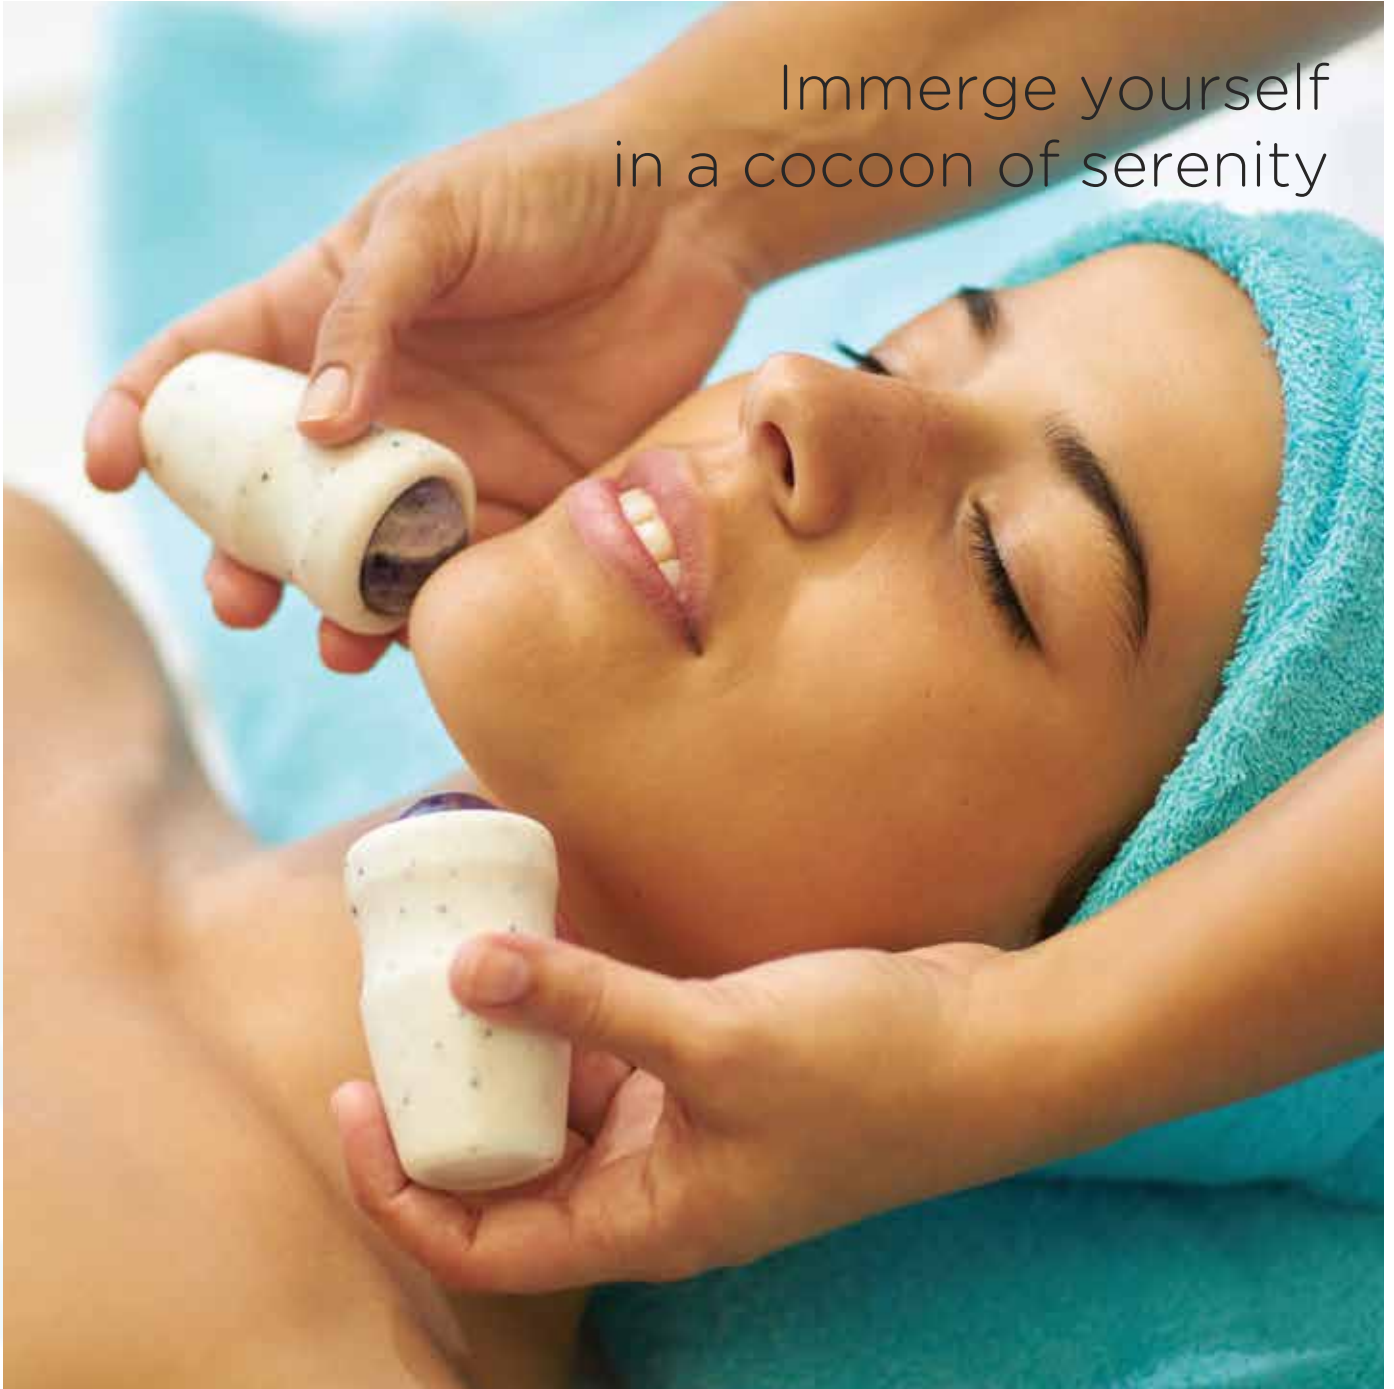

Immerse yourself
in a cocoon of serenity