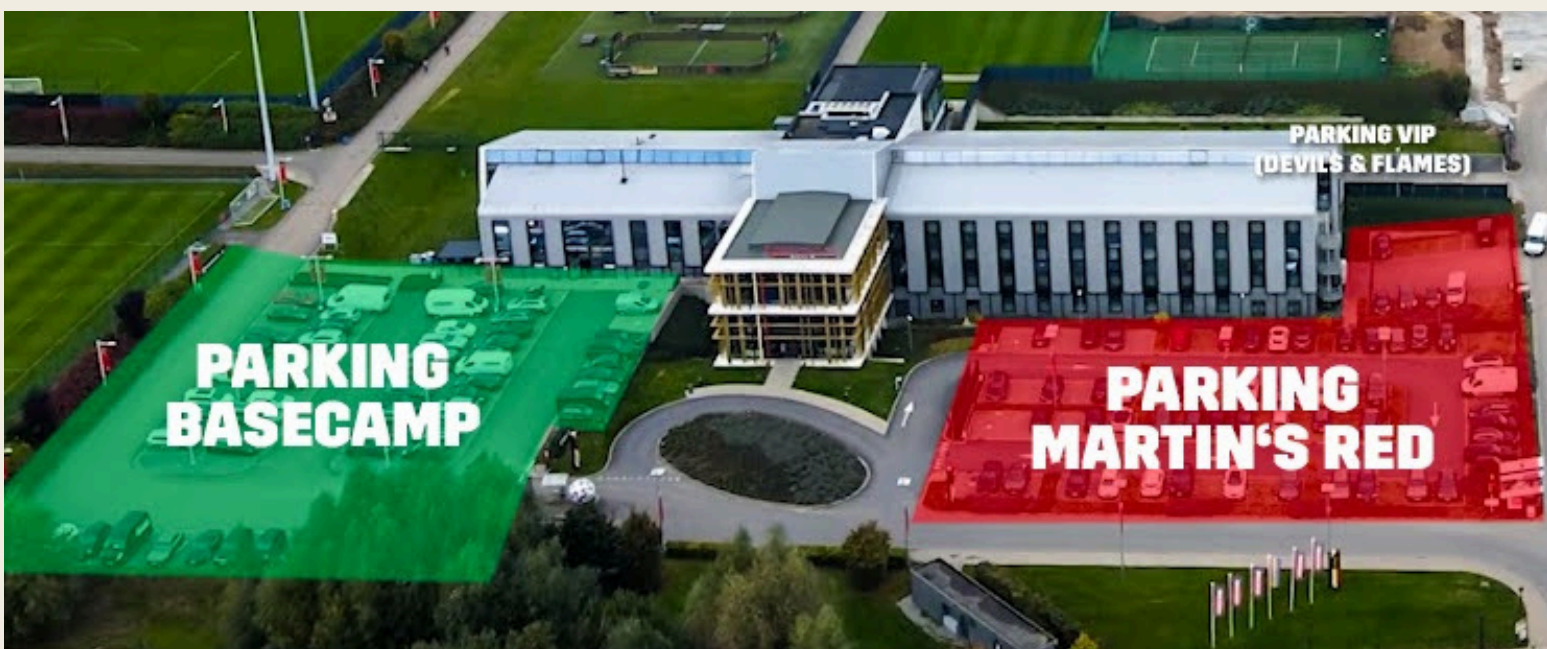

Upon request by the athletes, a private entrance and exit can be provided, as well as discreet parking to meet their confidentiality needs.

***The champions' entrance***

***Red Arena - Main entrance***

## PARKING

**Private parking for players next to the private reception.**

The Proximus Basecamp x Martin's Red offers private parking reserved for players, located right next to the private reception. This service ensures fast and secure access, allowing players to focus on their performance without logistical concerns. The dedicated parking guarantees discretion and comfort, optimizing the players' arrival and departure.

*Located on the site of the Belgian Football Centre, **Martin's Red** also enjoys an ideal location, just 30 minutes from Brussels and 40 minutes from Brussels National Airport.*

79

Rooms

The hotel has 79 modern and comfortable rooms, designed to provide a pleasant and practical environment. These rooms are particularly suitable for traveling athletes due to their functional layout.