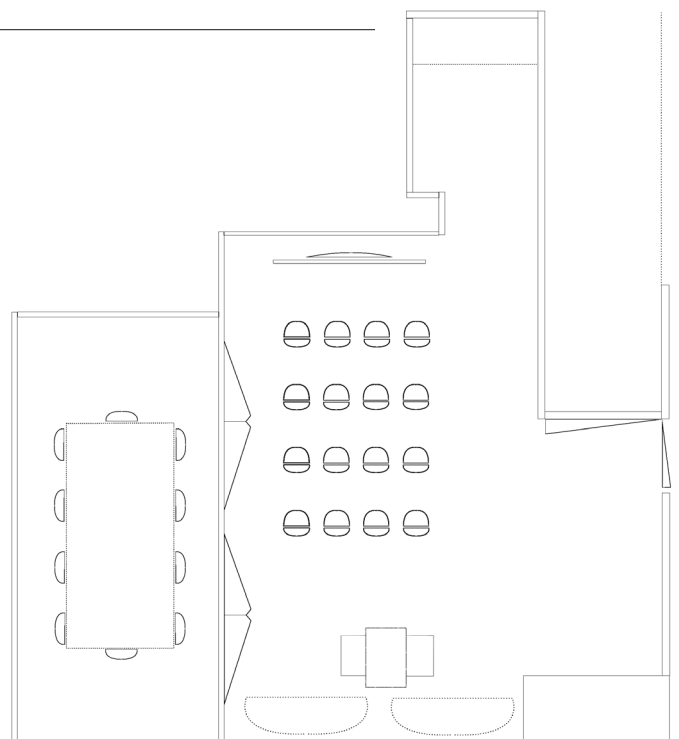

THEATRE

Théâtre : 15 personnes

Theater: 15 people