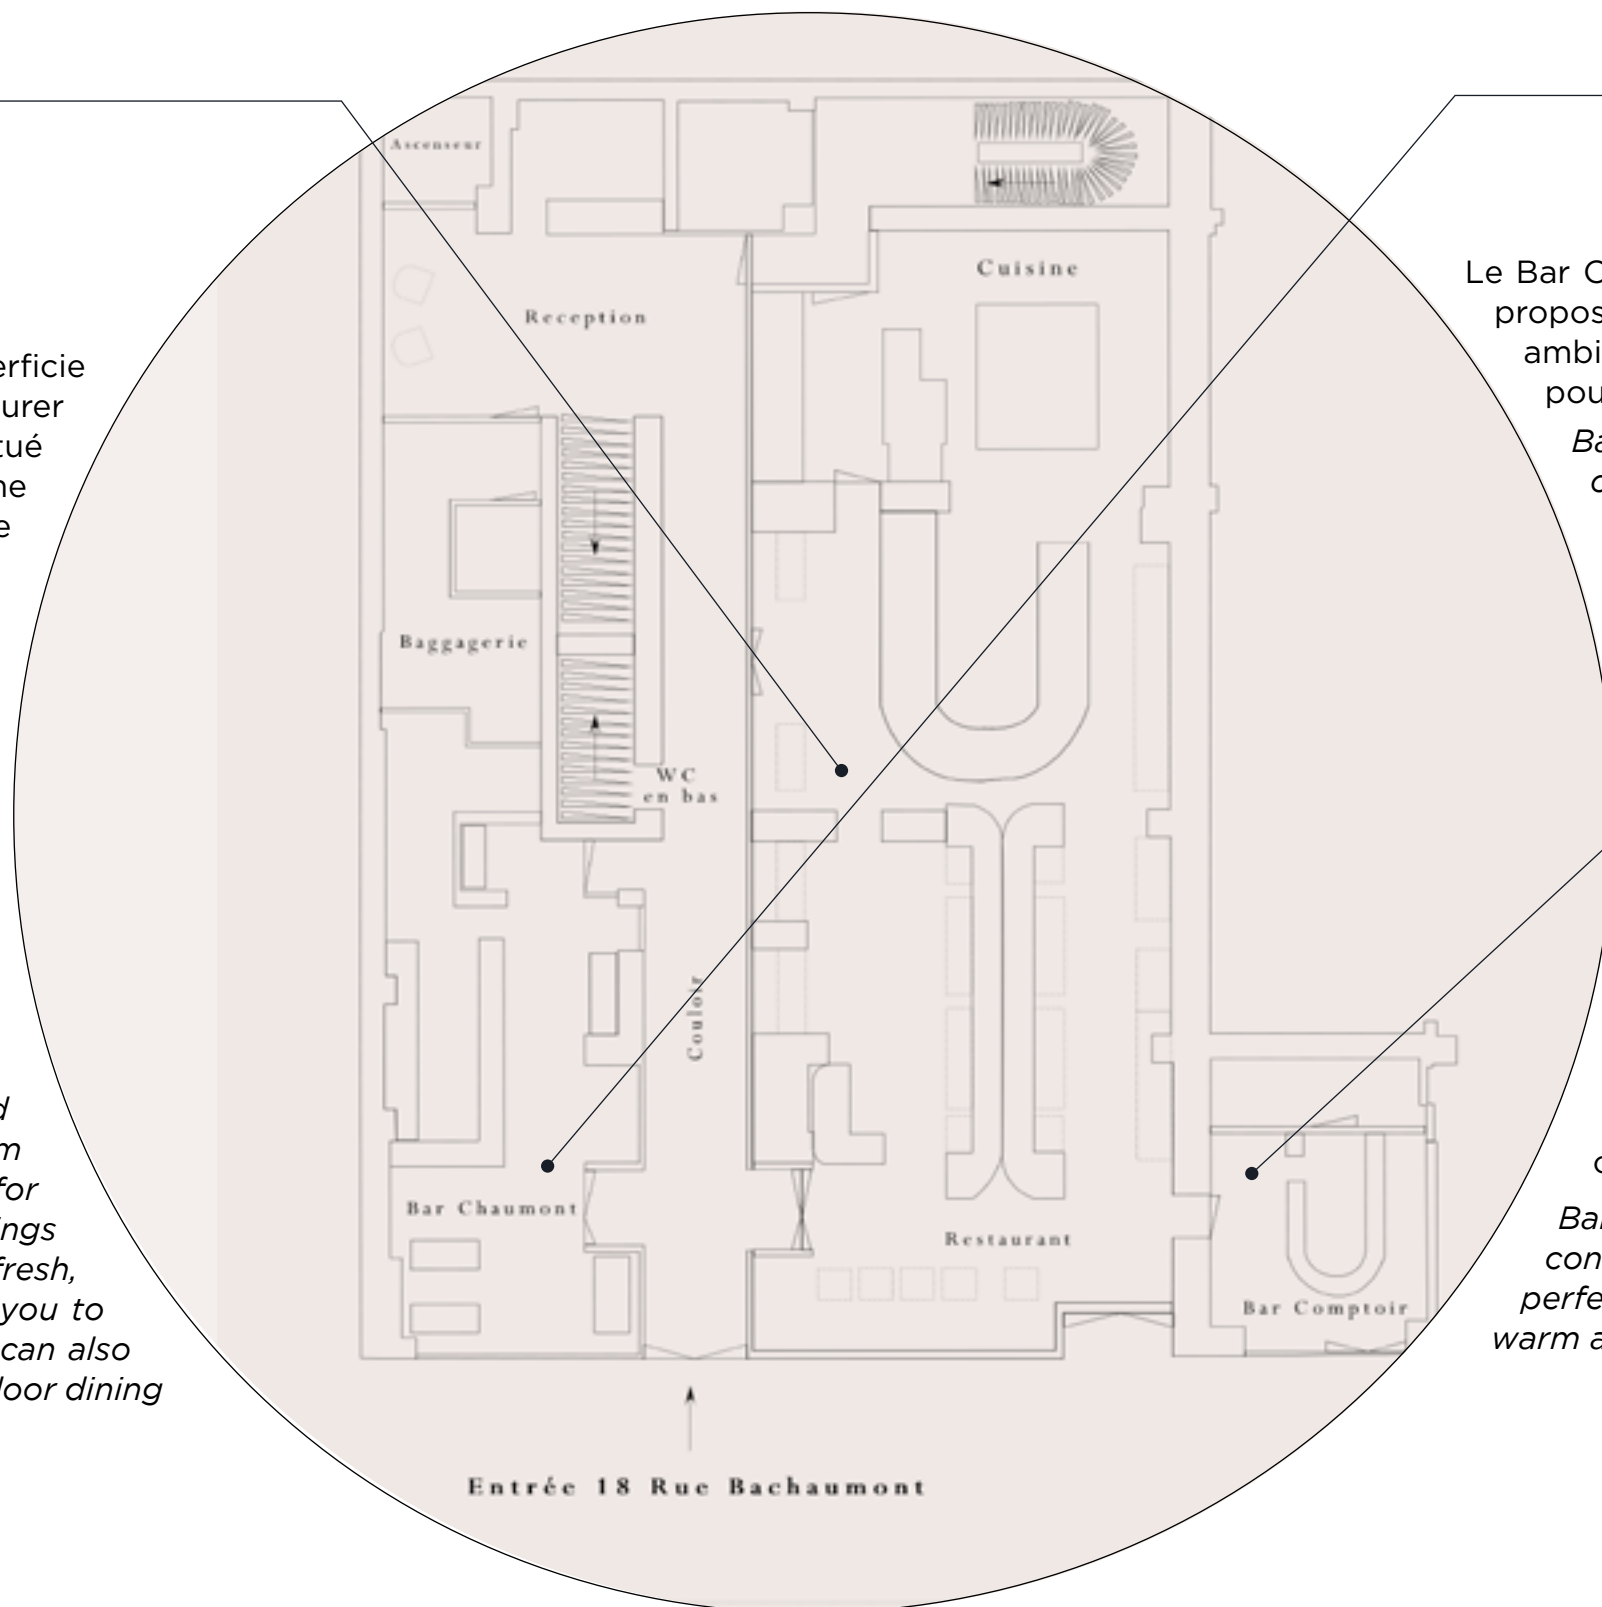

The Bachaumont restaurant, with an area of 112m², is the perfect place to enjoy delicious French cuisine. Located at 18 Bachaumont Street in the 2nd arrondissement of Paris, it offers a warm and welcoming atmosphere, ideal for family meals, business dinners, or outings with friends. With a menu crafted from fresh, seasonal ingredients, each dish invites you to discover the flavors of our terroir. You can also enjoy a sunny terrace for delightful outdoor dining experiences.

LE BAR CHAUMONT

Le Bar Chaumont, un espace intimiste de 36m², propose des cocktails innovants dans une ambiance chaleureuse et conviviale, idéal pour des soirées entre amis.

Bar Chaumont, an intimate 36m² space, offers innovative cocktails in a warm and friendly atmosphere, perfect for a night out with friends.

LE BAR COMPTOIR

Le Bar Comptoir, un espace intimiste de 18m², est relié au restaurant, offrant un cadre parfait pour des rendez-vous professionnels dans une ambiance chaleureuse et discrète.

Bar Comptoir, an intimate 18m² space, is connected to the restaurant, offering the perfect setting for professional meetings in a warm and discreet atmosphere.