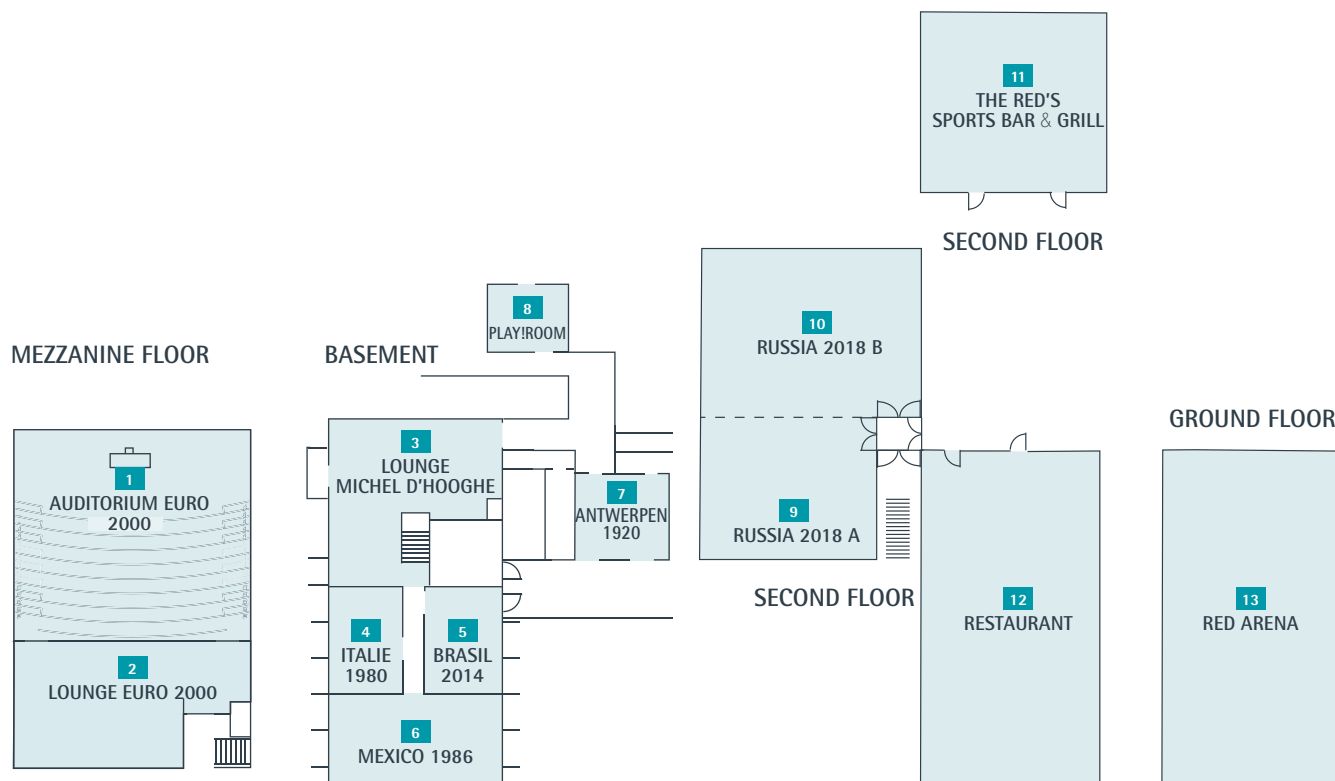

CONTACT

Martin's Red
Rue de Bruxelles 484
B-1480 Tubize
+32 (0)2 634 11 11
mred@martinshotels.com

• MORE INFO

martinshotels.com

MARTIN'S RED - DESCRIPTION OF MEETING & BANQUET ROOMS											
MEETING ROOM	AREA (m ²)	DIMENSIONS (m)	HEIGHT (m)	U-SHAPE	CLASSROOM	THEATRE	CABARET	BANQUET	BOARDROOM	COCKTAIL	
1	AUDITORIUM EURO 2000	189	13.03 x 14.48	6.00	—	—	160	—	—	—	
2	LOUNGE EURO 2000	54	6.40 x 8.50	4.50	25	30	50	30	60	26	
3	LOUNGE MICHEL D'HOOGHE	105	11.75 x 11.59	2.50	—	—	—	—	—	20	
4	ITALIE 1980	39	7.32 x 4.88	2.50	15	20	30	20	—	14	
5	BRASIL 2014	36	7.18 x 5.16	2.50	15	20	30	20	—	14	
6	MEXICO 1986	69	5.73 x 11.60	2.50	25	36	60	32	—	24	
7	ANTWERPEN 1920	35	5.55 x 6.37	2.50	15	20	30	18	—	12	
8	PLAY ! ROOM	31	5.55 x 5.67	2.40	11	12	28	—	—	10	
9	RUSSIA 2018 A	116	10.89 x 10.70	3.30	30	70	140	32	70	—	
10	RUSSIA 2018 B	141	14.46 x 9.78	3.30	38	70	126	48	70	—	
9+10	RUSSIA 2018 A+B	257	12.54 x 20.48	3.30	70	140	266	180	140	—	
11	THE RED'S SPORTS BAR & GRILL	121	11.00 x 11.00	2.70	—	—	—	—	50	—	
12	RESTAURANT BANQUET	269	11.80 x 22.86	4.00	—	—	—	—	160	—	
13	RED ARENA	293	11.80 x 24.89	5.00	—	—	—	—	—	220	

MARTIN'S RED

★ ★ ★ ★

With its 160-seat auditorium with 3 translation booths, meeting rooms, lounges and banquet rooms – only two steps from Brussels – MARTIN'S RED is the ideal venue for professional events.