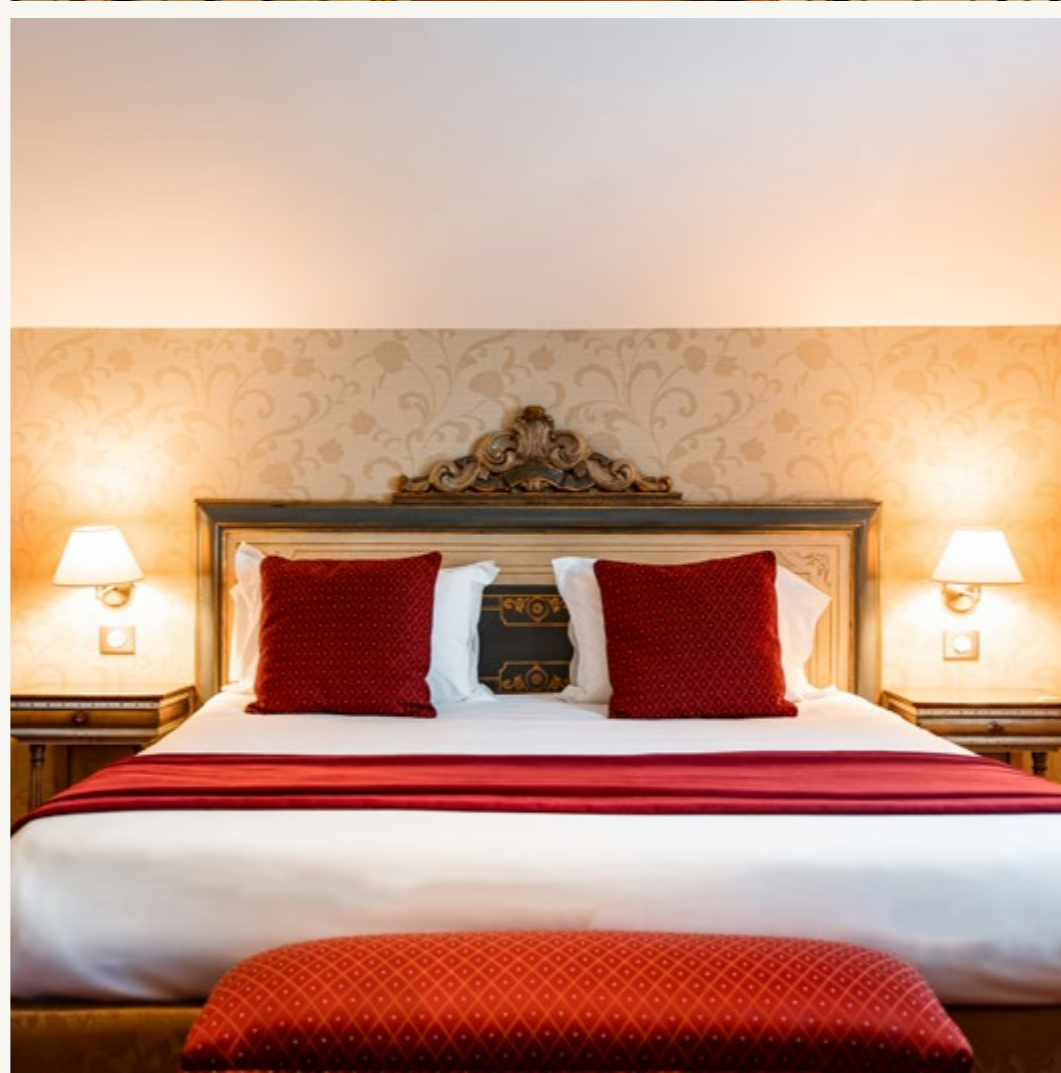

01

BAR

01

FITNESS ROOM

PRIVATE AREAS	SURFACE AREAS	THEATRE	U-SHAPE	BOARDROOM	CLASSROOM	COCKTAILS
WINTER GARDEN	200m ²	50 PAX	30 PAX	40 PAX	40 PAX	150 PAX
SALON FIGARO	50m ²	35 PAX	22 PAX	25 PAX	20 PAX	-

VILLA BEAUMARCHAIS	
ROOMS	NUMBER
STANDARD DOUBLE	34
STANDARD TWIN	5
SUPERIOR DOUBLE	4
DELUXE DOUBLE	2
JUNIOR SUITE	4
SUITE	1