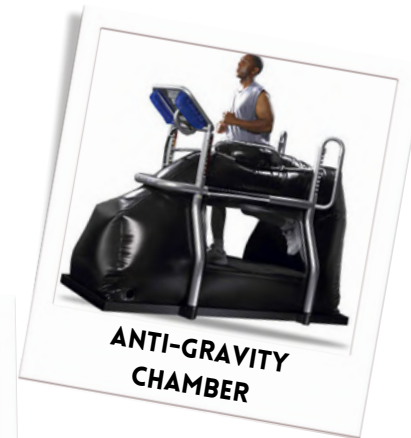

BY VIVALTO

MEDICAL EQUIPMENT

TESTIMONIAL

"A FULLY EQUIPPED MEDICAL CENTER TO LOOK AFTER OUR PLAYERS ON THE PITCH"

PATRICE BEAUMELLE,
COACH OF MOULOUDIA CLUB ALGER

ULTRASOUND

VIVALTO SANTE
Les Hôpitaux Privés
Rennais
Saint-Grégoire

ISOKINETIC

SONOSCANNER

ANTI-GRAVITY
CHAMBER

CRYOTHERAPY

ELECTROCARDIOGRAM

TEAM BUILDING

COOKING CLASS

CYCLE OUTING