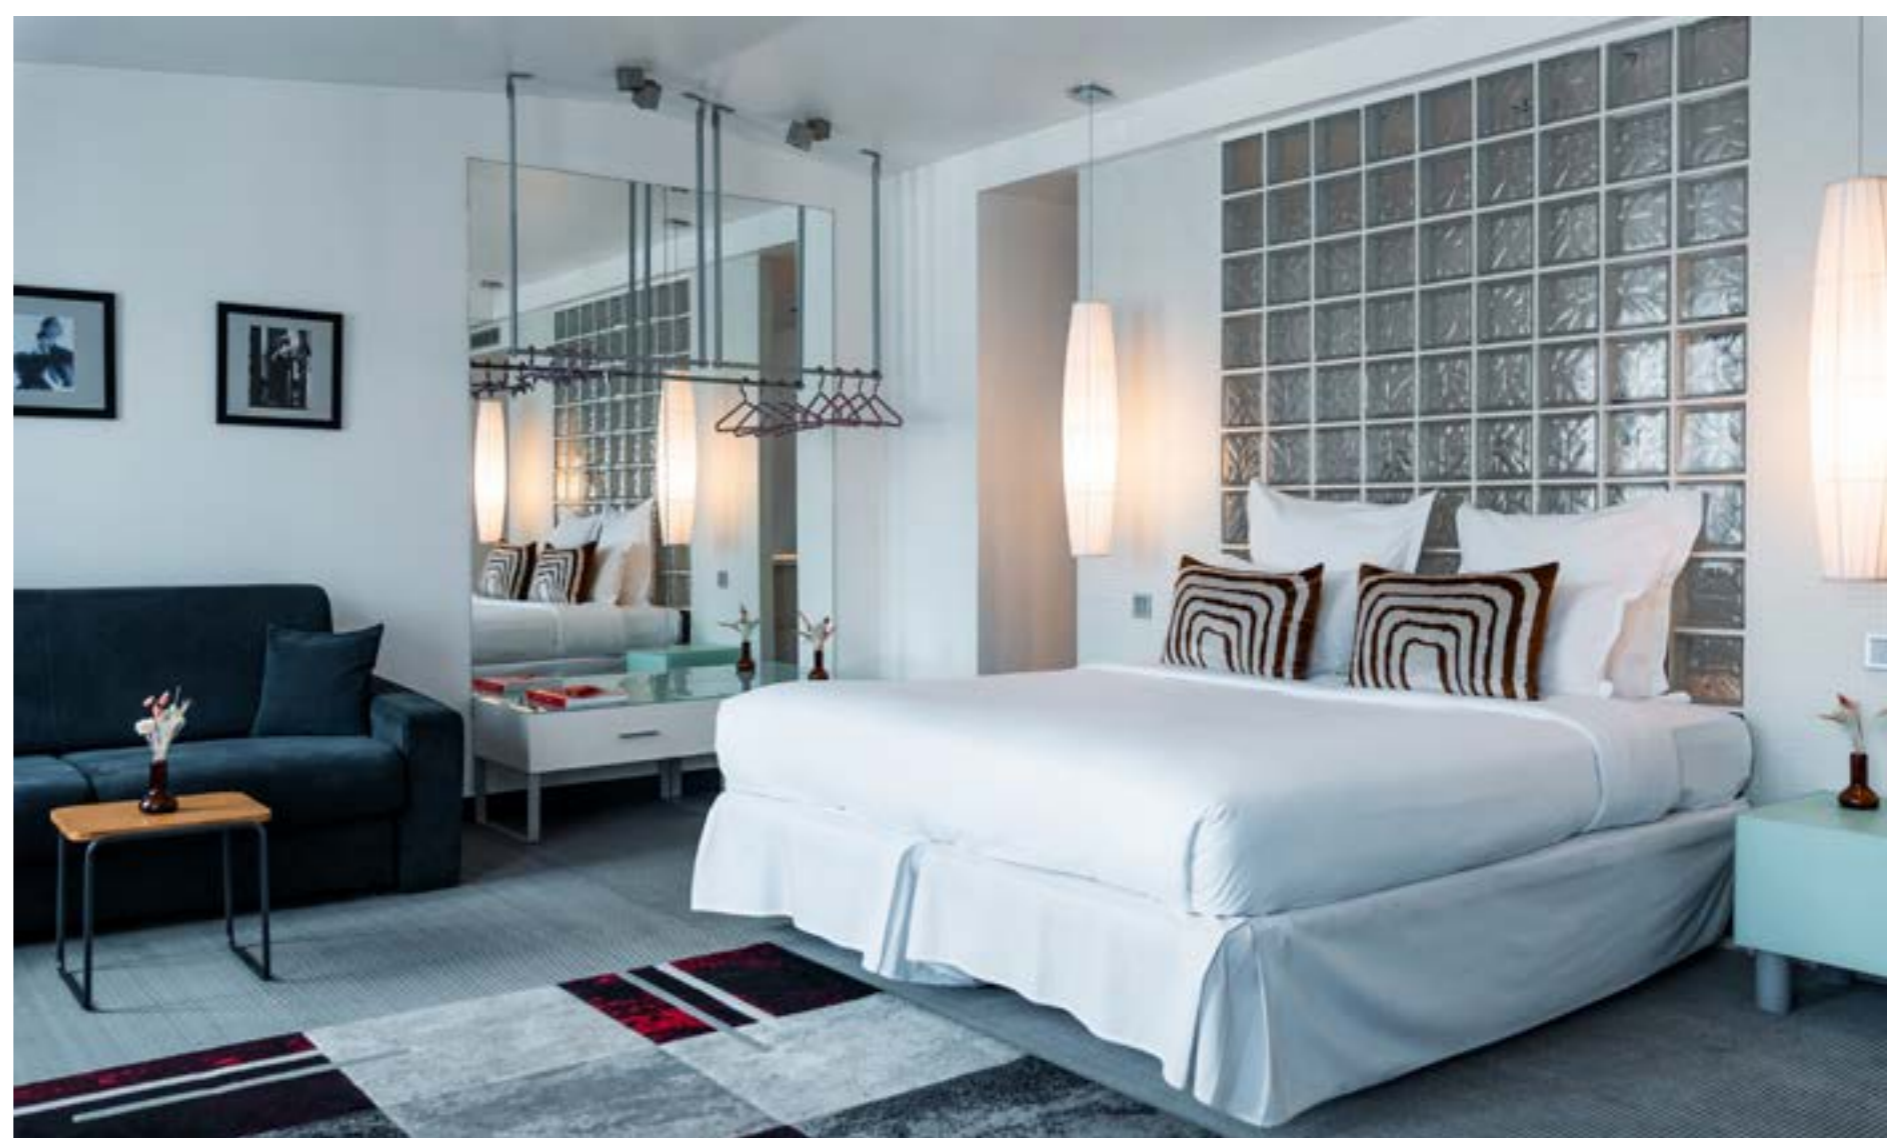

### DESSERTS

Café gourmand – 9€

Riz au lait façon grand-mère – 9€

Tarte Tatin – 9€

Fondant au chocolat - 9€

PRIVATE AREAS	SUFACE AREAS	THEATRE	U-SHAPE	CLASSROOM	SEATED RECEPTION	COCKTAIL RECEPTION
ATELIER 1	70m <sup>2</sup>	55 PAX	28PAX	34 PAX	48 PAX	80 PAX
ATELIER 2	50m <sup>2</sup>	35 PAX	20 PAX	26 PAX	30 PAX	50 PAX
RESTAURANT	200m <sup>2</sup>	-	-	-	80 PAX	250 PAX