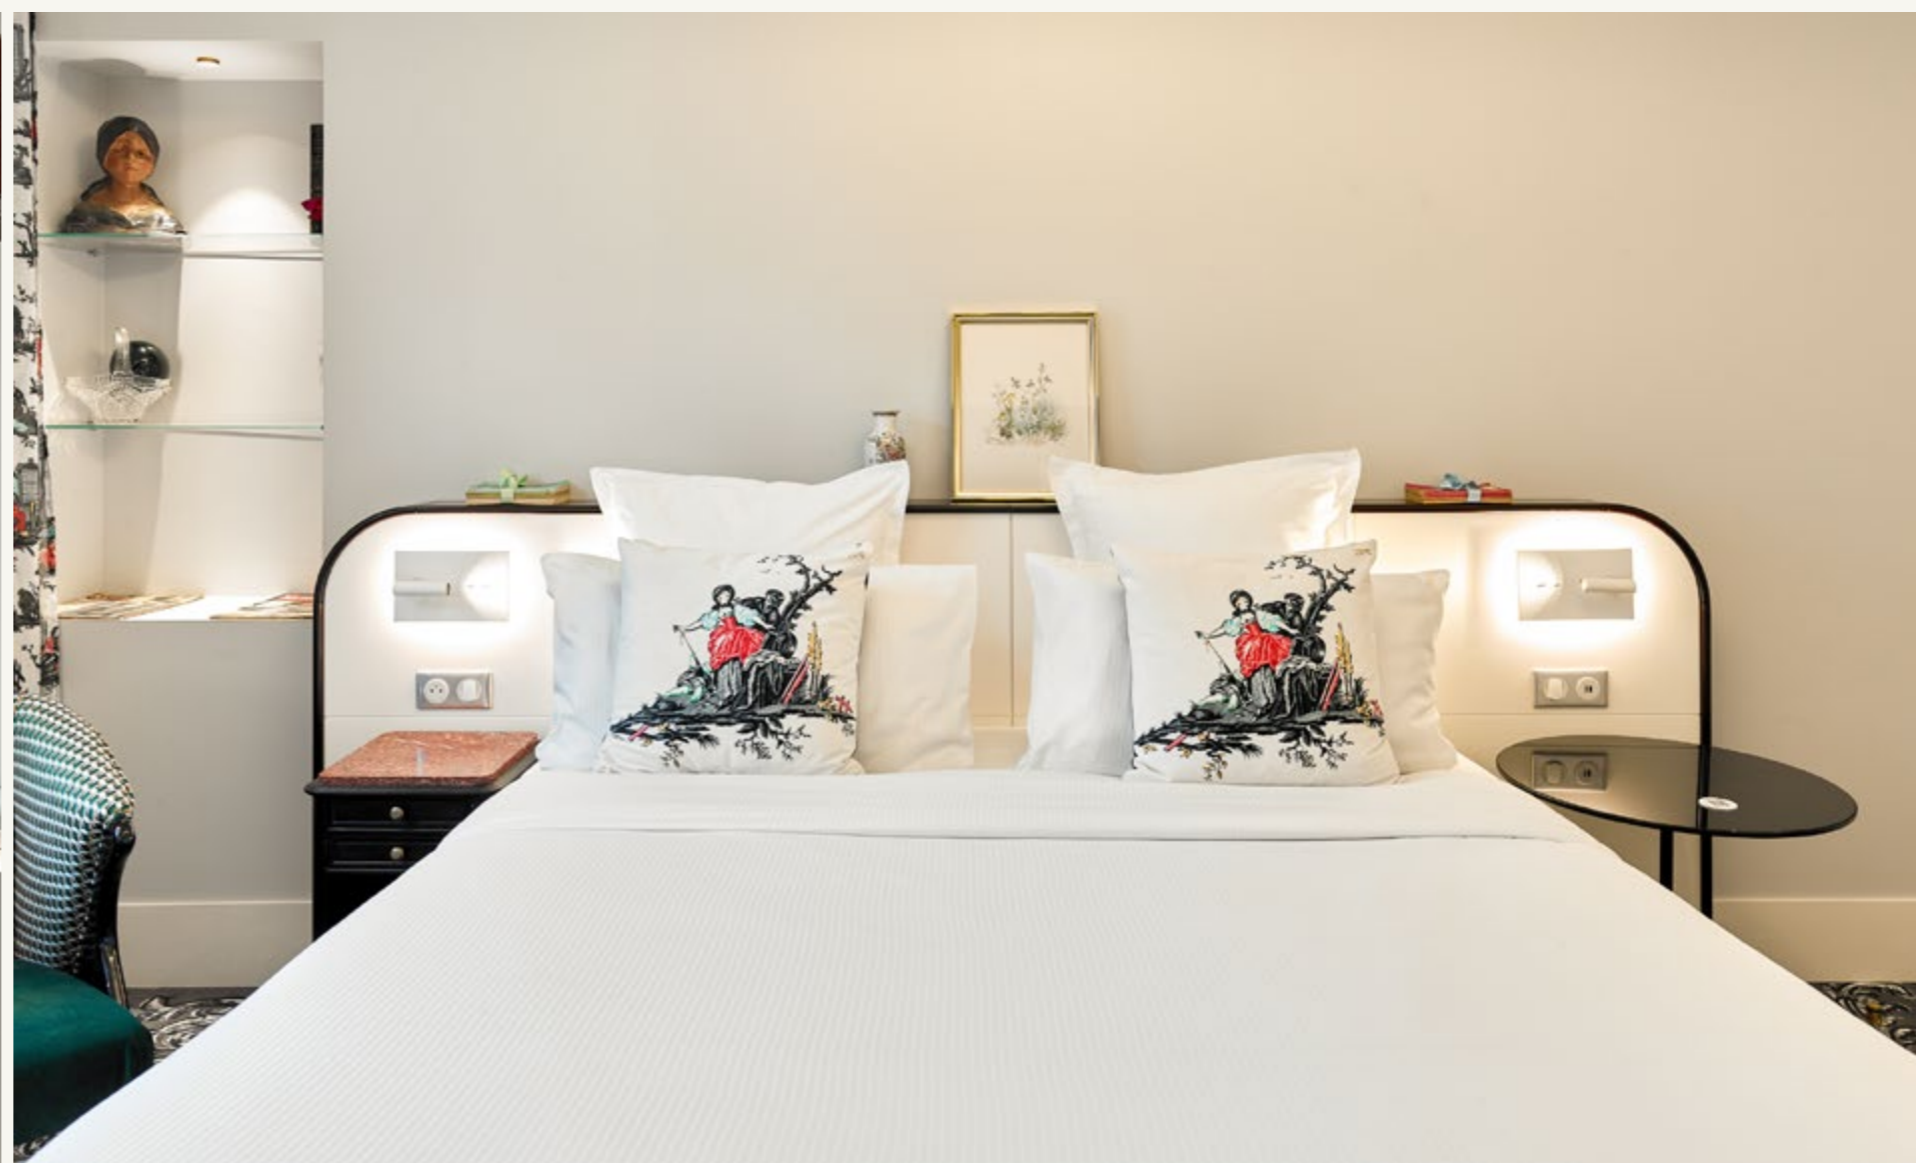

NORMANDY	
ROOMS	NUMBER
COSY	7
SUPERIOR DOUBLE	35
EXECUTIVE	5
DELUXE	25
SUITE	8